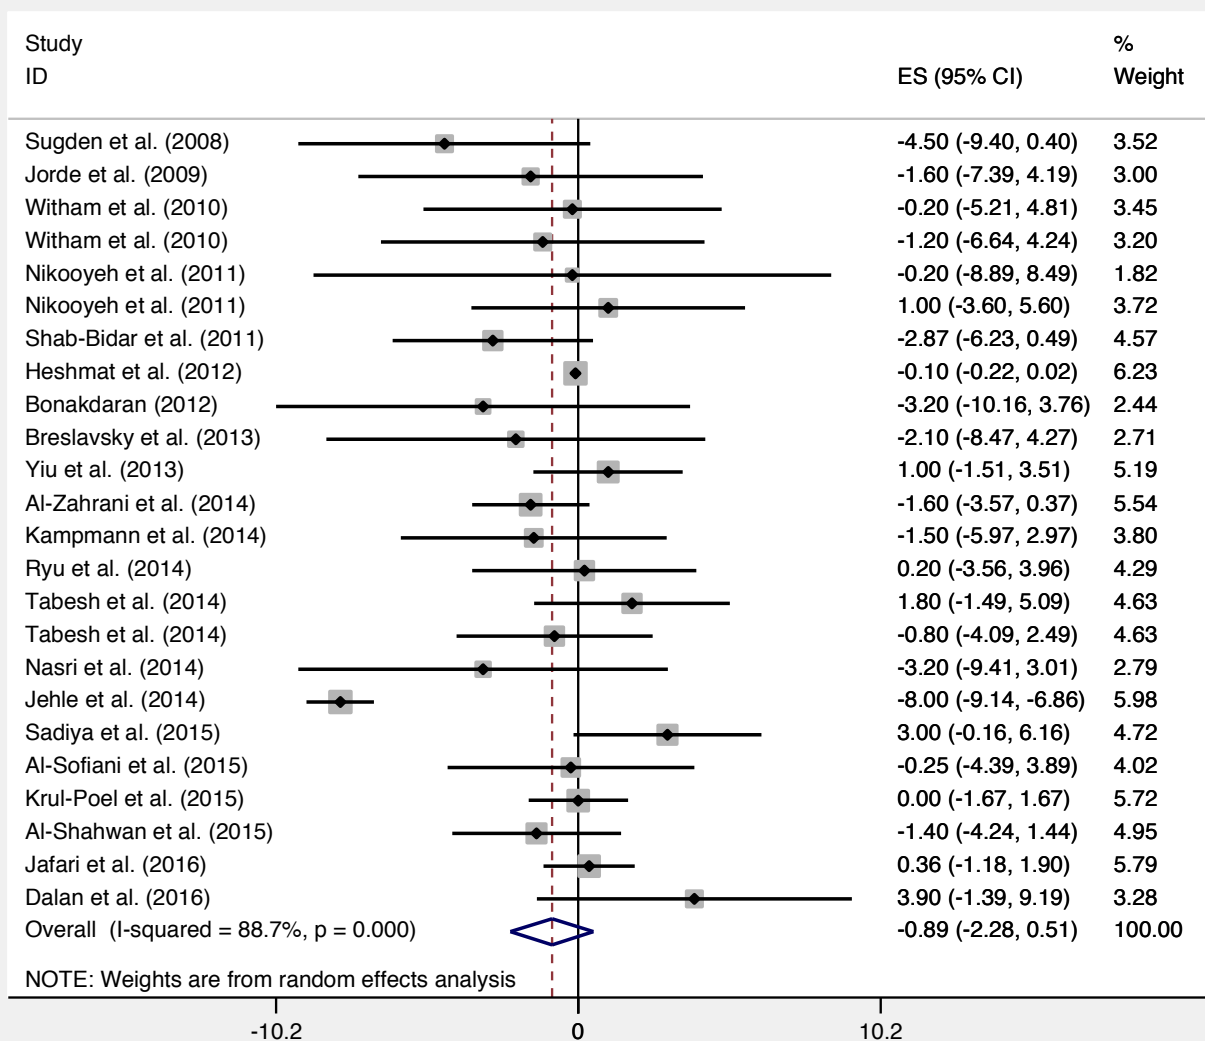

ESM 2. Figure . Forest plot of the effect of vitamin D on systolic blood pressure.

Fig. S2. Forest plot of the effect of vitamin D on diastolic blood pressure.