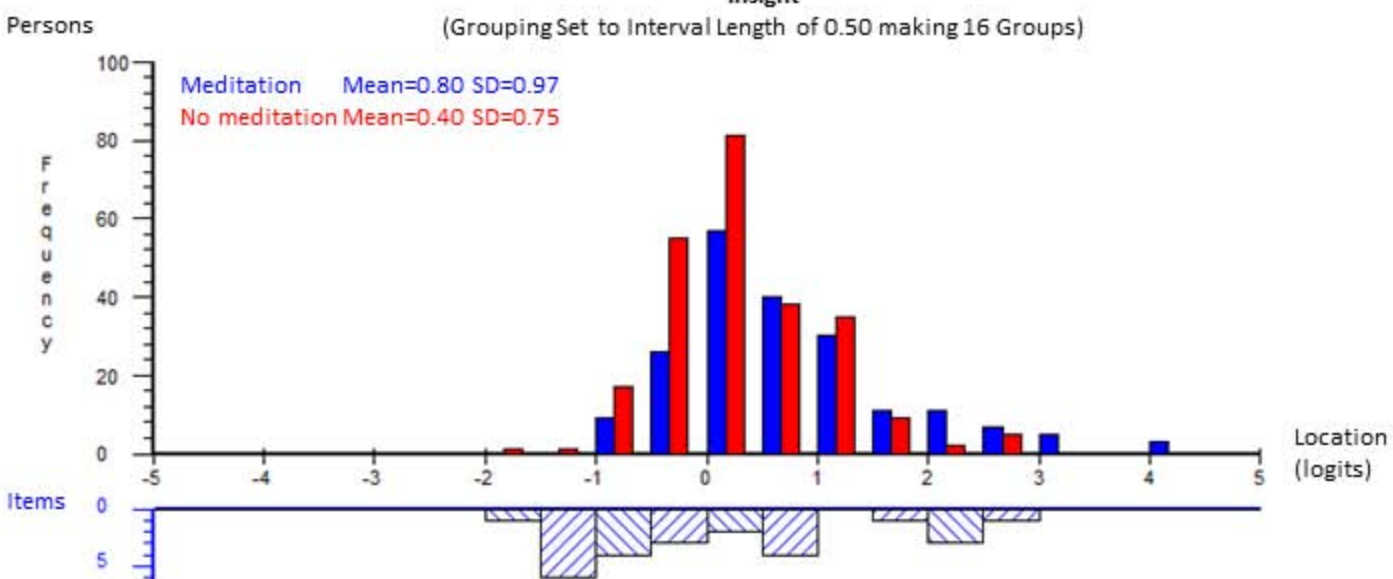

Relativity

(Grouping Set to Interval Length of 0.50 making 22 Groups)

Insight

(Grouping Set to Interval Length of 0.50 making 16 Groups)

CHIME Full Scale

(Grouping Set to Interval Length of 0.10 making 40 Groups)