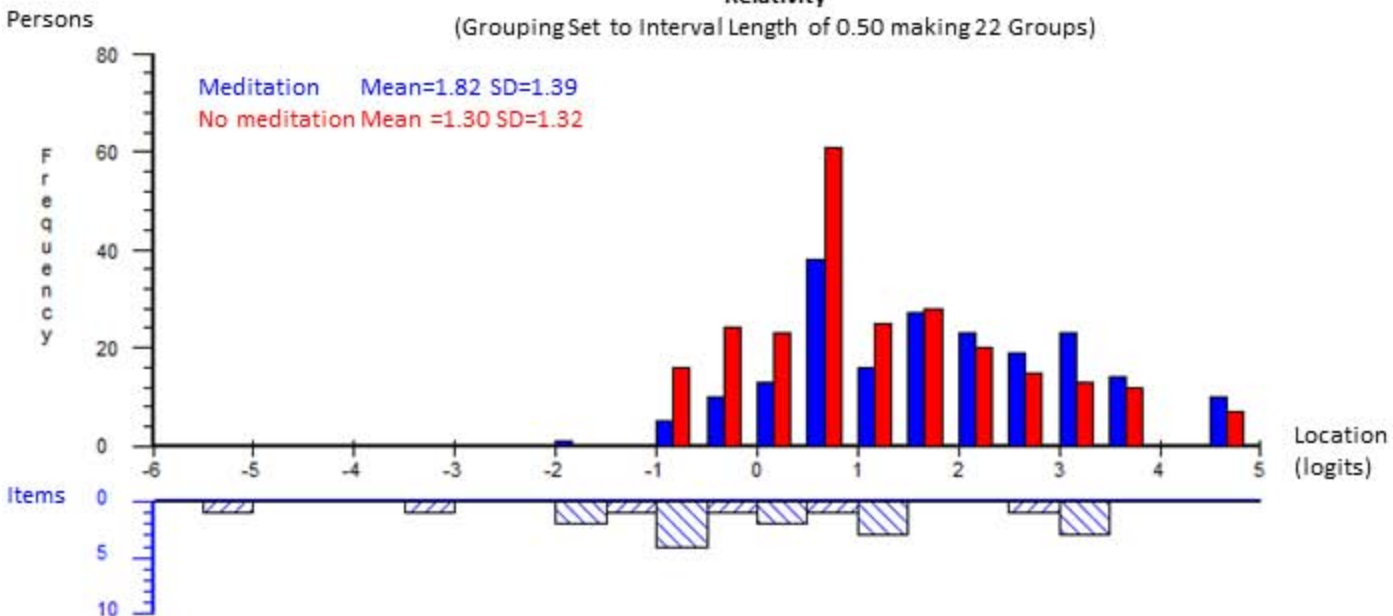

Relativity

(Grouping Set to Interval Length of 0.50 making 22 Groups)

Insight

(Grouping Set to Interval Length of 0.50 making 16 Groups)

CHIME Full Scale

(Grouping Set to Interval Length of 0.10 making 40 Groups)