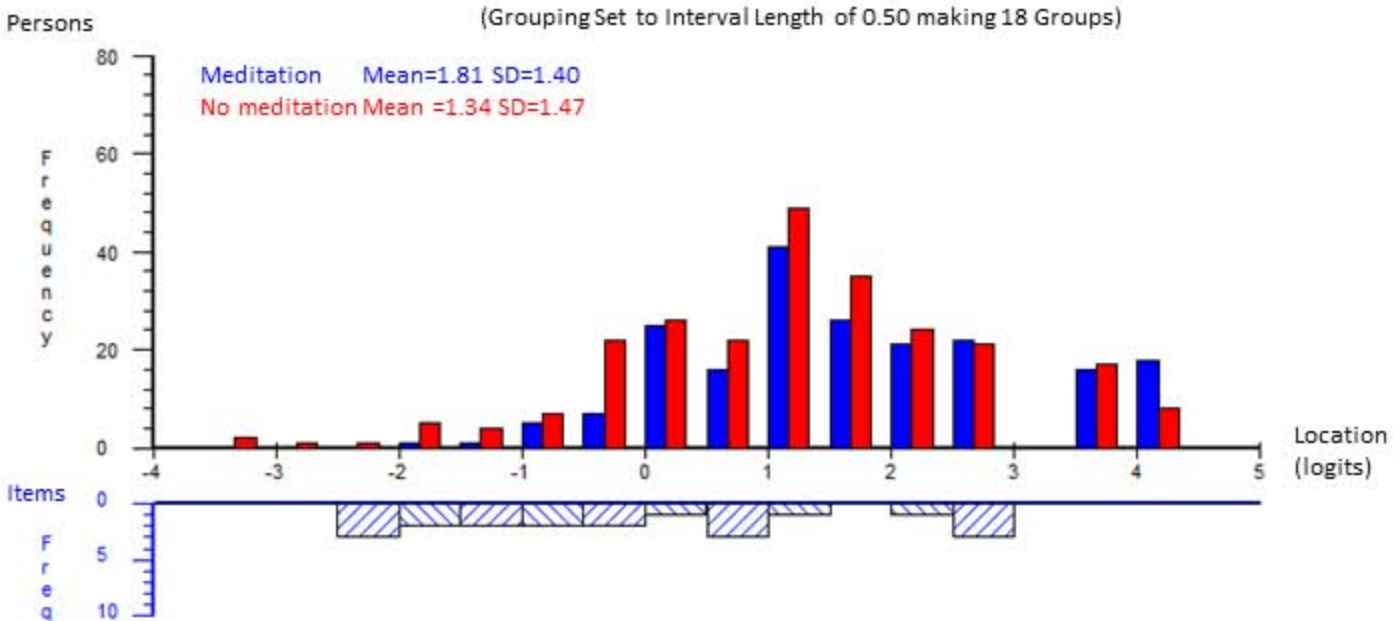

Awareness of Internal Experiences

(Grouping Set to Interval Length of 0.50 making 18 Groups)

Awareness of External Experiences

(Grouping Set to Interval Length of 0.50 making 18 Groups)

Act with Awareness

(Grouping Set to Interval Length of 0.50 making 16 Groups)