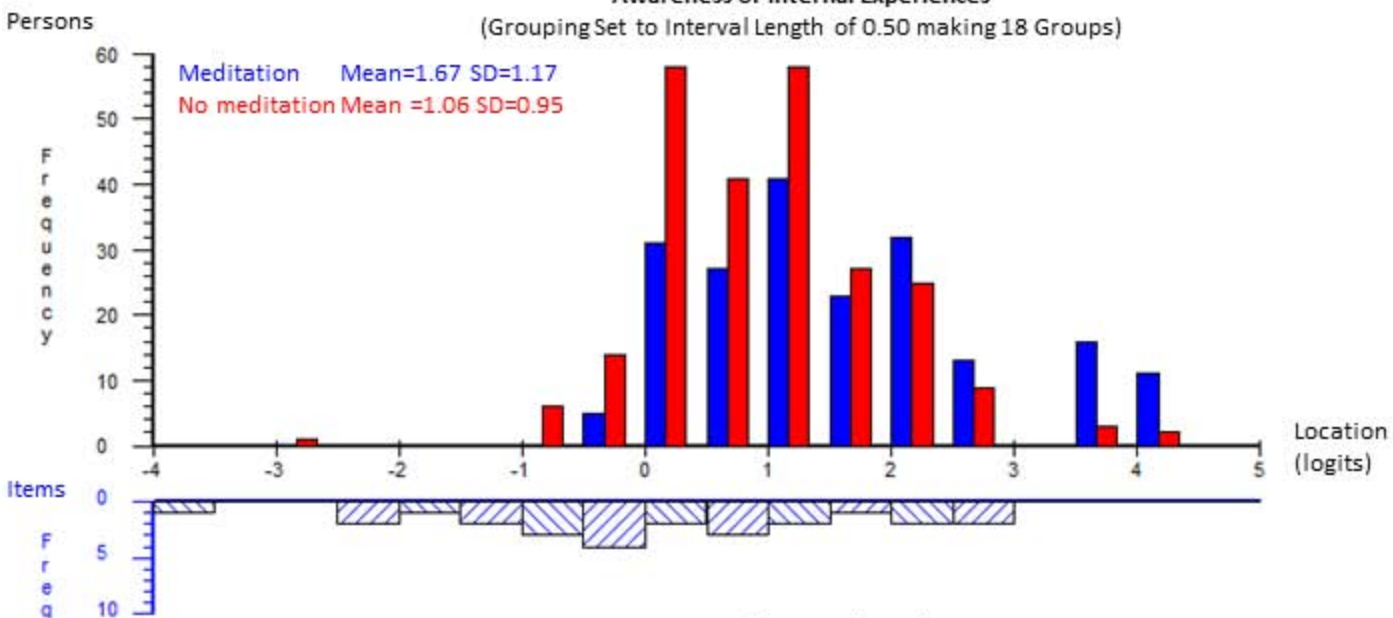

Awareness of Internal Experiences

(Grouping Set to Interval Length of 0.50 making 18 Groups)

Awareness of External Experiences

(Grouping Set to Interval Length of 0.50 making 18 Groups)

Act with Awareness

(Grouping Set to Interval Length of 0.50 making 16 Groups)