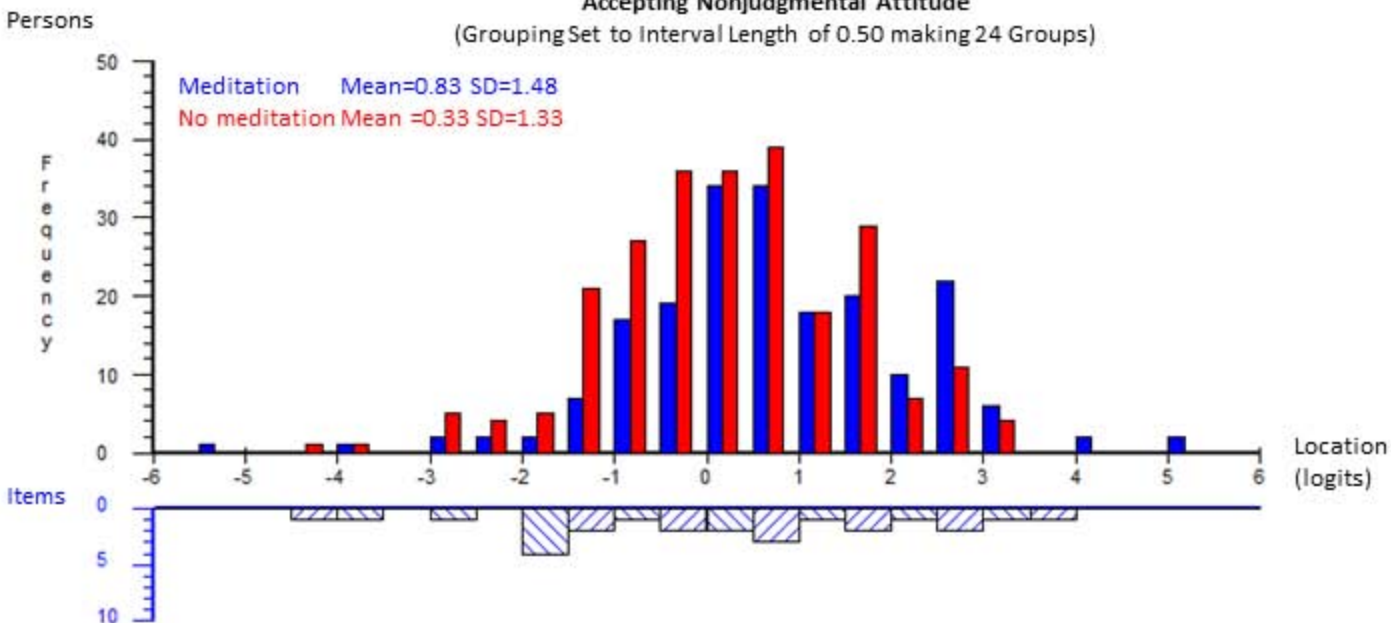

Accepting Nonjudgmental Attitude

(Grouping Set to Interval Length of 0.50 making 24 Groups)

Nonreactive Decentering

(Grouping Set to Interval Length of 0.50 making 24 Groups)

Openness to Experience

(Grouping Set to Interval Length of 0.50 making 24 Groups)