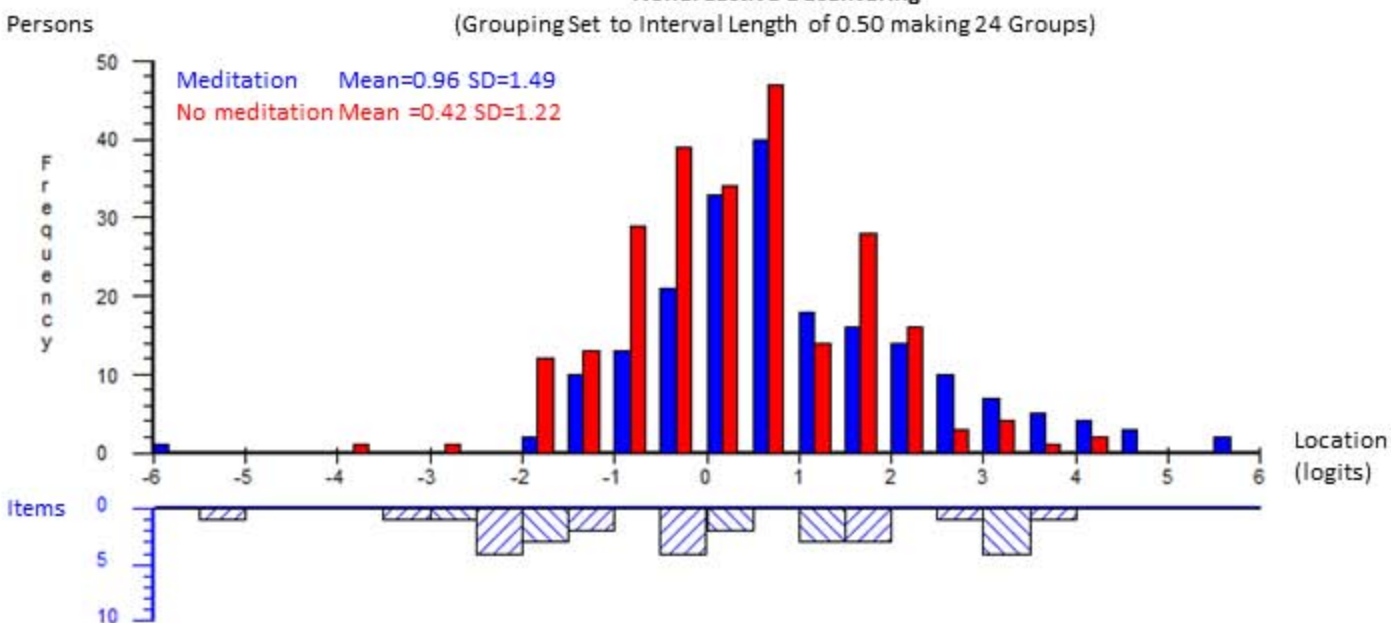

Accepting Nonjudgmental Attitude

(Grouping Set to Interval Length of 0.50 making 24 Groups)

Nonreactive Decentering

(Grouping Set to Interval Length of 0.50 making 24 Groups)

Openness to Experience

(Grouping Set to Interval Length of 0.50 making 24 Groups)